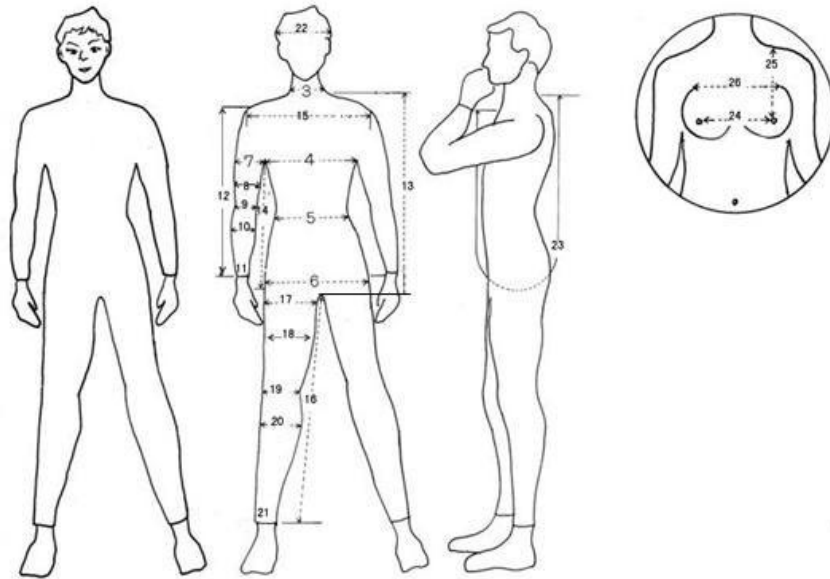

Go Deep Freediving Wetsuit Size Chart

Please measure carefully. When in doubt, measure twice and / or both left and right sides of the body.

* This size chart can be used for all the Go Deep Super Smoothskin and Nylon Sport Wetsuits.

1	Height (stand straight with feet together, measure the size from the top of your head to the ground)	_____	cm
2	Weight (in kilograms)	_____	kg
3	Neck (middle part circumference)	_____	cm
4	Chest above the bust (measuring through the armpit, circumference on the chest)	_____	cm
5	Waist (thinnest part up the navel)	_____	cm
6	Hip (taken over the fullest part of backside)	_____	cm
7	Biceps (arm width 5 - 6cm below the armpit)	_____	cm
8	Above the elbow circumference (thinnest circumference above the elbow)	_____	cm
9	Elbow (circumference of the elbow)	_____	cm
10	Lower arm (largest circumference of the lower arm)	_____	cm
11	Wrist (thinnest circumference of the wrist)	_____	cm
12	Arm (keep the arm open at a 45-degree angle, measure from shoulder to wrist joint)	_____	cm
13	Cervical vertebrae to the inside crotch	_____	cm
14	Total foot length (in centimetres)	_____	cm
15	Back (distance measured along the back between shoulder bones)	_____	cm
16	Inside leg (crotch to the inner ankle)	_____	cm
17	Thigh (leg circumference 7 - 8cm below the crotch)	_____	cm
18	Upper leg (largest circumference of the upper leg)	_____	cm
19	Knee (circumference of the knee)	_____	cm
20	Calf (widest circumference of the calf)	_____	cm
21	Ankle (slimmest part up the ankle)	_____	cm
22	Head (forehead, around the head)	_____	cm
23	All around body (from the top-part sternum to the cervical vertebrae through the crotch)	_____	cm

Additional sizes for women only

24	Chest (distance between nipples)	_____	cm
25	Chest height (length from nipple to top shoulder bone)	_____	cm
26	Chest start of breasts	_____	cm

Please sent this form to info@godeepfreediving.com